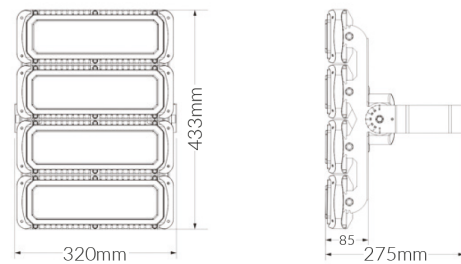

HP-MOD Series

VBLFL-300W-4-50

Specifications

SKU	VBLFL-300W-4-50
Luminaire efficacy	123 lm/W
EAN	9340994408972
Light Colour	Natural White
Wattage	300 W
Lumen output	37500 lm
IP rating	65
IK Rating	10
CRI	80
Beam Angle	90 Degrees
Length	433 mm
Width	320 mm
Height	85 mm
Lifespan	50000 Hours
Warranty	5 Years
Shatterproof	Shatterproof
LED source	Philips
Material	Die-Cast Aluminium, PC Lens
Accessories	Different beam angles available
Lamp Type	LED
Input voltage	100V - 240V AC
Wiring method	Hardwire
Weatherproof	Weatherproof
Working temperature	-20°C ~ 50°C
Box Qty	1

Dimensional Drawings

Photometric information available upon request.