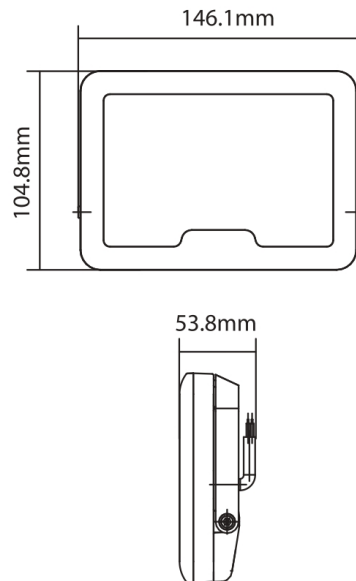

LED FLOODLIGHT 30W 3000LM IP65 IK08 1M F&P CCT (D)

VBLFL-30W-4-CCT

Specifications

SKU	VBLFL-30W-4-CCT
Luminaire efficacy	100 lm/W
Light Colour	CCT
Wattage	30 W
Lumen output	3000 lm
IP rating	66
CRI	80
Beam Angle	110 Degrees
Trim colour	Black
Length	183 mm
Width	44 mm
Height	130 mm
Lifespan	30000 Hours
Warranty	2 Years
Mounting type	Surface
LED source	Smalite
Material	Aluminum & Glass
Lamp Type	LED
Input voltage	240 Volt AC 50HZ
Wiring method	Flex & Plug
Weatherproof	Weatherproof
Working temperature	-30 to 45 degrees
Box Qty	18

Dimensional Drawings

Photometric information available upon request.