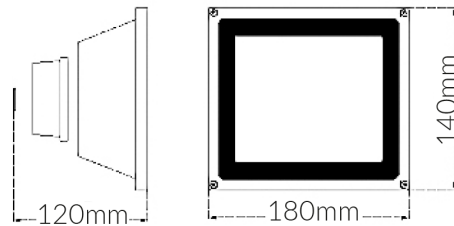

Specifications

SKU	VBLFL-823-4-40
Luminaire efficacy	105 lm/W
EAN	9340994010830
Light Colour	Cool White
Wattage	20 W
Lumen output	2100 lm
IP rating	65
CRI	70
Beam Angle	120 Degrees
Trim colour	Black
Length	180 mm
Width	120 mm
Height	140 mm
Lifespan	50000 Hours
Warranty	3 Years
Dimmable	Non-Dimmable
Constant current/voltage	Constant Voltage
Mounting type	Surface
LED source	Bridgelux
Accessories	VBLFL-12V-ALICLIP, VBLFL-12V-CIGLIGH
Lamp Type	LED
Input voltage	12 - 24V DC
Wiring method	Fly Leads
Weatherproof	Weatherproof
Working temperature	-20°C ~ 45°C
Kelvin	4000K

Dimensional Drawings

Photometric information available upon request.