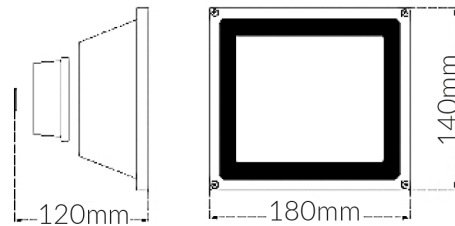

Specifications

SKU	VBLFL-823-4-60
Luminaire efficacy	105 lm/W
EAN	9340994010830
Light Colour	Natural White
Wattage	20 W
Lumen output	2100 lm
IP rating	65
CRI	70
Beam Angle	120 Degrees
Trim colour	Black
Length	180 mm
Width	120 mm
Height	140 mm
Lifespan	50000 Hours
Warranty	3 Years
Dimmable	Non-Dimmable
Constant current/voltage	Constant Voltage
Mounting type	Surface
LED source	Bridgelux
Accessories	VBLFL-12V-ALICLIP, VBLFL-12V-CIGLIGH
Lamp Type	LED
Input voltage	12 - 24V DC
Wiring method	Fly Leads
Weatherproof	Weatherproof
Working temperature	-20°C ~ 45°C
Kelvin	6000K

Dimensional Drawings

Photometric information available upon request.