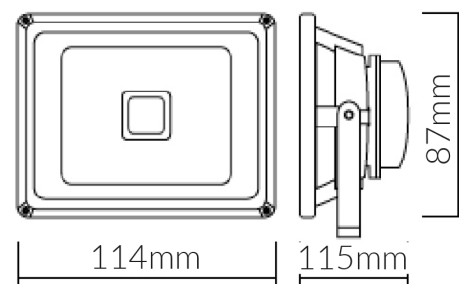

LED RGB Flood Lights

VBLFL-832-4-C

Vibe 10W RGB 240V LED Floodlight IP65

Features & Benefits

- Powder coated die-cast Aluminium construction with tempered clear glass diffuser
- Complete with remote control to allow the user to achieve various colour options
- Comes complete with 1.5M flex & plug
- Equipped with energy efficient ELITE SMD LED Chips
- Tempered front glass
- IP65 rated
- 50,000 hour lifespan
- 3 year warranty

Specifications

SKU	VBLFL-832-4-C
EAN	9340994010632
Light Colour	RGB
Wattage	10 W
IP rating	65
Beam Angle	120 Degrees
Trim colour	Black
Length	107 mm
Width	32 mm
Height	166 mm
Lifespan	50000 Hours
Warranty	3 Years
Dimmable	Dimmable
Mounting type	Surface
LED source	Epistar
Material	Die-cast Aluminium
Accessories	VBFB-800: 800mm Floodlight Extension Arm
Lamp Type	LED
Input voltage	85V-265V AC 50-60HZ
Diffuser	Clear
Wiring method	Flex & Plug
Weatherproof	Weatherproof
Working temperature	-20°C ~ 45°C

Dimensional Drawings

Photometric information available upon request.