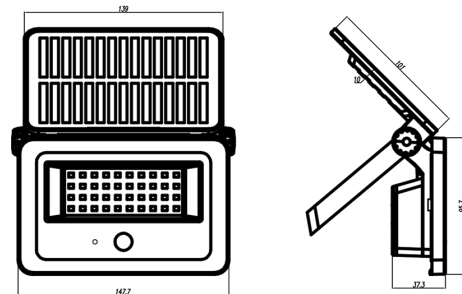

15W LED SOLAR FLOODLIGHT

VBLFLS-15W-4-CCT

Specifications

SKU	VBLFLS-15W-4-CCT
Luminaire efficacy	80 lm/W
EAN	9340994031552
Wattage	15W W
Lumen output	1200 lm
IP rating	65
CRI	80
Beam Angle	120 Degrees
Trim colour	Black
Length	148 mm
Width	96 mm
Height	37 mm
Warranty	2 Years
Dimmable	Non-Dimmable
Mounting type	Surface
LED source	SMD
Material	ABS
Lamp Type	LED / Solar
Weatherproof	Weatherproof
Working temperature	-20 to 45 degrees
Kelvin	3000/4000/6000

Dimensional Drawings

Photometric information available upon request.