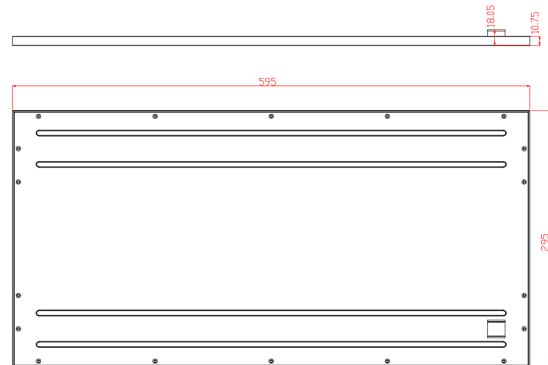

295MM x 595MM LED PANEL 22W 5K -WHT TRIM(D)

VBLFP-306-1-5000K

Our 22W 295x1195mm LED Sidelit Panel is part of our 300Series Sidelit Panels. With 5000K and CRI80, this light boasts a 2,270 lumen output. With a modern white trim, these lights are perfect for replacement of Fluorescent Troffers in offices, or even in domestic applications where a skylight panel would suit - install these instead! With two different size options in the series, we have options that will fit most applications. Includes a 50,000 hour lifespan and 3 year warranty.

295MM x 595MM LED PANEL 22W 5K -WHT TRIM(D)

VBLFP-306-1-5000K

Specifications

SKU	VBLFP-306-1-5000K
Luminaire efficacy	103 lm/W
EAN	9340994023472
Light Colour	Natural White
Wattage	22 W
Lumen output	2270 lm
IP rating	44
CRI	80
Beam Angle	120 Degrees
Cut out	295x595 mm
Length	595 mm
Height	295 mm
Lifespan	50000 Hours
Warranty	3 Years
Dimmable	Non-Dimmable
Mounting type	Recessed, Surface
LED source	SMD
Lamp Type	LED
Input voltage	220V-240V AC 50HZ
Wiring method	Flex & Plug
Weatherproof	Indoor Use Only
Working temperature	-20°C ~ 45°C
Kelvin	5000K

Dimensional Drawings

Photometric information available upon request.