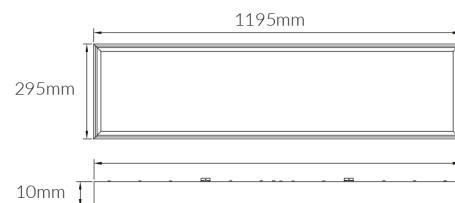

Skylite 110

VBLFP-312-1-5K90

Specifications

SKU	VBLFP-312-1-5K90
Luminaire efficacy	95.65 lm/W
EAN	9340994017341
Light Colour	Natural White
Wattage	40 W
Lumen output	3834 lm
IP rating	44
CRI	90
Beam Angle	100 Degrees
Length	1195 mm
Width	295 mm
Height	10 mm
Lifespan	50000 Hours
Warranty	5 Years
Dimmable	Non-Dimmable
Mounting type	Recessed, Surface, Suspended
LED source	Epistar
Lamp Type	LED
Input voltage	240 Volt AC 50HZ
Diffuser	Opal
Wiring method	Flex & Plug
Weatherproof	Weatherproof
Working temperature	-20°C ~ 45°C

Dimensional Drawings

Photometric information available upon request.