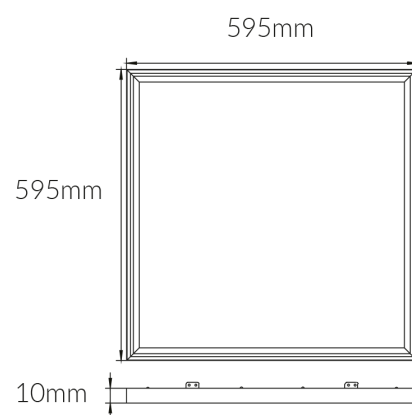

Skylite 110

VBLFP-606-1-4K90

Specifications

SKU	VBLFP-606-1-4K90
Luminaire efficacy	95.38 lm/W
EAN	9340994017310
Light Colour	Cool White
Wattage	40 W
Lumen output	3815 lm
IP rating	44
CRI	90
Beam Angle	100 Degrees
Trim colour	White
Length	595 mm
Width	595 mm
Height	10 mm
Lifespan	50000 Hours
Warranty	5 Years
Dimmable	Non-Dimmable
Mounting type	Recessed, Surface, Suspended
LED source	Epistar
Lamp Type	LED
Input voltage	240 Volt AC 50HZ
Diffuser	Opal
Wiring method	Flex & Plug
Weatherproof	Weatherproof
Working temperature	-20°C ~ 45°C

Dimensional Drawings

Photometric information available upon request.