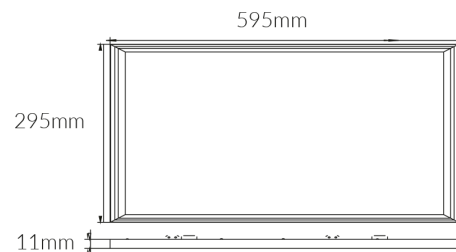

Skylite 100

VBLFP-612-1-50

Specifications

SKU	VBLFP-612-1-50
Luminaire efficacy	100 lm/W
EAN	9340994403922
Light Colour	Natural White
Wattage	72 W
Lumen output	7204 lm
IP rating	44
CRI	80
Beam Angle	120 Degrees
Trim colour	White
Length	1195 mm
Width	595 mm
Height	11 mm
Lifespan	50000 Hours
Warranty	3 Years
Dimmable	Non-Dimmable
Output current	1680 mA
Mounting type	Recessed, Surface, Suspended
LED source	Hongi
Input voltage	220V-265V AC 50hz
Diffuser	Frosted
Wiring method	Flex & Plug
Working temperature	-20°C ~ 45°C

Dimensional Drawings

Photometric information available upon request.