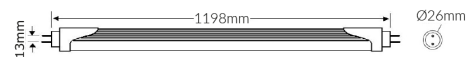

T8 4FT 18W LED TUBE 40 00K FROST 150LM/W

VBLFT-345-F-40

Specifications

| | |
|----------------------------|------------------|
| SKU | VBLFT-345-F-40 |
| Luminaire efficacy | 150 lm/W |
| EAN | 9340994409924 |
| Light Colour | Cool White |
| Wattage | 18 W |
| Lumen output | 2700 lm |
| IP rating | 20 |
| CRI | 80 |
| Beam Angle | 120 Degrees |
| Base Type | G13 |
| Diameter | 26 mm |
| Length | 1198 mm |
| Lifespan | 50000 Hours |
| Warranty | 5 Years |
| Dimmable | Non-Dimmable |
| Shatterproof | Shatterproof |
| LED source | Epistar |
| Lamp Type | LED |
| Input voltage | 80-265VAC/50Hz |
| Diffuser | Frosted |
| Weatherproof | Non-weatherproof |
| Working temperature | -20°C ~ 45°C |
| Box Qty | 25 |
| Kelvin | 4000K |

Dimensional Drawings

Photometric information available upon request.