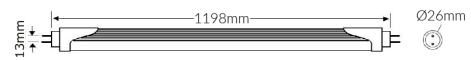

T8 4FT 18W LED TUBE 6500K FROST 150LM/W

VBLFT-345-F-65

Specifications

SKU	VBLFT-345-F-65
Luminaire efficacy	153 lm/W
EAN	9340994014913
Light Colour	Daylight
Wattage	18 W
Lumen output	2748 lm
IP rating	20
CRI	80
Beam Angle	120 Degrees
Base Type	G13
Diameter	26 mm
Length	1198 mm
Lifespan	50000 Hours
Warranty	5 Years
Dimmable	Non-Dimmable
Shatterproof	Shatterproof
LED source	Epistar
Material	Polycarbonate
Lamp Type	LED
Input voltage	85V-265V AC 50-60HZ
Diffuser	Frosted
Weatherproof	Non-weatherproof
Working temperature	-20°C ~ 45°C
Box Qty	25
Kelvin	6500K

Dimensional Drawings

Photometric information available upon request.