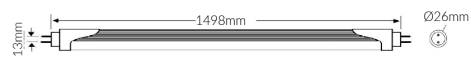

T8 5FT 22W LED TUBE 4000K FROSTED 150LM/W

VBLFT-355-F-40

Specifications

SKU	VBLFT-355-F-40
Luminaire efficacy	150 lm/W
EAN	9340994409931
Light Colour	Cool White
Wattage	22 W
Lumen output	3300 lm
IP rating	20
CRI	80
Beam Angle	120 Degrees
Base Type	G13
Diameter	26 mm
Length	1498 mm
Lifespan	50000 Hours
Warranty	5 Years
Dimmable	Non-Dimmable
Shatterproof	Shatterproof
LED source	Epistar
Lamp Type	LED
Input voltage	85V-265V AC 50-60HZ
Diffuser	Frosted
Weatherproof	Non-weatherproof
Working temperature	-20C to 45C
Box Qty	25
Kelvin	4000K

Dimensional Drawings

Photometric information available upon request.