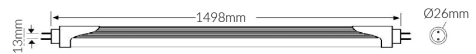

555 Series

VBLFT-555-F-65

Specifications

SKU	VBLFT-555-F-65
Luminaire efficacy	110 lm/W
EAN	9340994405513
Light Colour	Daylight
Wattage	24 W
Lumen output	2640 lm
CRI	80
Beam Angle	140 Degrees
Base Type	T8
Diameter	26 mm
Length	1498 mm
Lifespan	50000 Hours
LED source	Epistar
Lamp Type	LED
Input voltage	85V-265V AC 50-60HZ
Diffuser	Frosted
Working temperature	-20°C ~ 40°C
Box Qty	30

Dimensional Drawings

Photometric information available upon request.