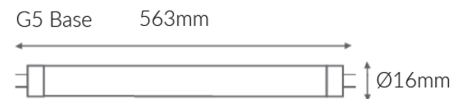

*8W - Must not use with high output ballasts as this will damage the tube and void all warranties

T5 2FT 8W LED TUBE 4000K FROSTED 40,000HRS

VBLFT-T5-8W-40

Specifications

SKU	VBLFT-T5-8W-40
Luminaire efficacy	102 lm/W
EAN	9340994404318
Light Colour	Cool White
Wattage	8 W
Lumen output	820 lm
CRI	80
Beam Angle	270 Degrees
Base Type	G5
Diameter	16 mm
Length	563 mm
Lifespan	40000 Hours
Warranty	2 Years
Dimmable	Non-Dimmable
Constant current/voltage	Constant Current
LED source	Epistar
Lamp Type	LED
Diffuser	Frosted
Working temperature	-20°C ~ 40°C
Box Qty	40
Kelvin	4000K

Dimensional Drawings

Photometric information available upon request.