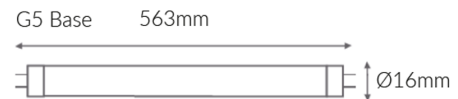

Dimensional Drawings

Photometric information available upon request.