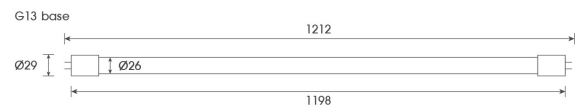

Dimensional Drawings

Photometric information available upon request.