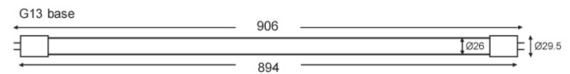

14W LED MEAT DISPLAY TUBE-3 FOOT (D)

VBLFT-T8-3-MDT

Specifications

SKU	VBLFT-T8-3-MDT
Luminaire efficacy	61 lm/W
EAN	9340994024745
Light Colour	Pink
Wattage	14 W
Lumen output	850 lm
IP rating	20
CRI	80
Beam Angle	120 Degrees
Base Type	G13
Diameter	29 mm
Length	894 mm
Lifespan	50000 Hours
Warranty	3 Years
Dimmable	Non-Dimmable
LED source	SMD
Lamp Type	LED
Input voltage	220V-240V AC 50HZ
Weatherproof	Non-weatherproof
Working temperature	-20°C ~ 45°C

Dimensional Drawings

Photometric information available upon request.