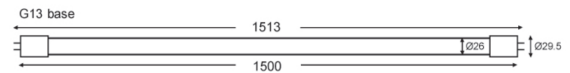

24W LED MEAT DISPLAY TUBE-5 FOOT (D)

VBLFT-T8-5-MDT

Specifications

SKU	VBLFT-T8-5-MDT
Luminaire efficacy	71 lm/W
EAN	9340994024752
Light Colour	Pink
Wattage	24 W
Lumen output	1700 lm
IP rating	20
CRI	80
Beam Angle	120 Degrees
Base Type	G13
Diameter	29 mm
Length	1498 mm
Lifespan	50000 Hours
Warranty	3 Years
Dimmable	Non-Dimmable
LED source	SMD
Lamp Type	LED
Input voltage	220V-240V AC 50HZ
Weatherproof	Non-weatherproof
Working temperature	-20°C ~ 45°C

Dimensional Drawings

Photometric information available upon request.