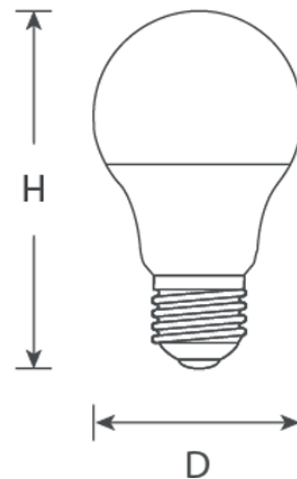

VIBE 14W LED GLOBE 5000K B22 TRIAC DIMMABLE

VBLG-BC-14W-3KD

Vibe 14W LED, Warm White Globes are available in both an ES or BC base and with a lumen output of 108 lumens per watt, they offer a supreme light output that is ideal for many applications that require a bright lighting solution. Great for storage areas, bollards, wall fittings in a variety of industries including Farming, Aged Care and more.

Features & Benefits

- 14W
- 3K | 5K
- ES | BC
- Dimmable
- 25,000 hour lifespan
- 2 year warranty

VIBE 14W LED GOLBE 5000K B22 TRIAC DIMMABLE

VBLG-BC-14W-3KD

Specifications

SKU	VBLG-BC-14W-3KD
Luminaire efficacy	95 lm/W
EAN	9359682000107
Light Colour	Warm White
Wattage	14 W
Lumen output	1520 lm
IP rating	20
CRI	80
Beam Angle	180 Degrees
Base Type	B22
Diameter	60 mm
Height	119 mm
Lifespan	25000 Hours
Warranty	2 Years
Dimmable	Dimmable
Shatterproof	Non-shatterproof
LED source	SMD
Material	ALUMINIUM+PC
Lamp Type	LED
Dimming	Triac Dimming
Input voltage	220V-240V AC 50HZ
Weatherproof	Indoor Use Only
Working temperature	-70
Box Qty	100
Kelvin	3000K

Dimensional Drawings

Photometric information available upon request.