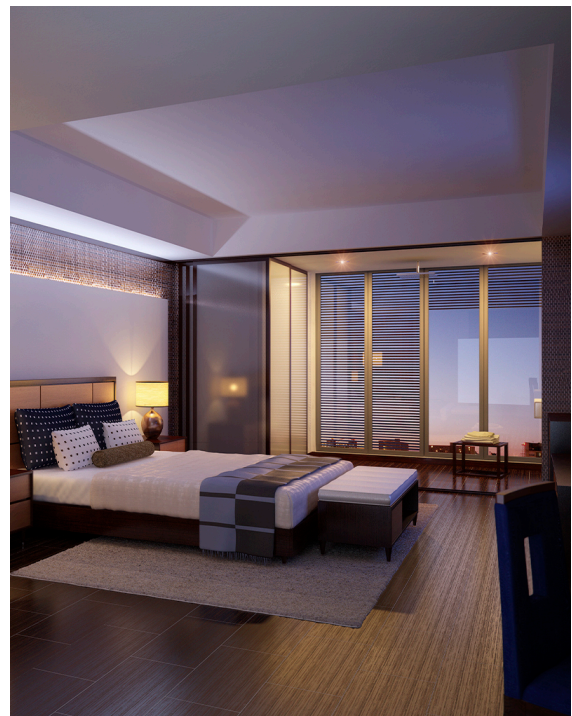

VIBE 14W LED GLOBE 5000K B22 TRIAC DIMMABLE

VBLG-BC-14W-3KD

Vibe 14W LED, Warm White Globes are available in both an ES or BC base and with a lumen output of 108 lumens per watt, they offer a supreme light output that is ideal for many applications that require a bright lighting solution. Great for storage areas, bollards, wall fittings in a variety of industries including Farming, Aged Care and more.

Features & Benefits

- 14W
- 3K | 5K
- ES | BC
- Dimmable
- 25,000 hour lifespan
- 2 year warranty

VIBE 14W LED GOLBE 5000K B22 TRIAC DIMMABLE

VBLG-BC-14W-3KD

Specifications

SKU	VBLG-BC-14W-3KD
Luminaire efficacy	95 lm/W
EAN	9359682000107
Light Colour	Warm White
Wattage	14 W
Lumen output	1520 lm
IP rating	20
CRI	80
Beam Angle	180 Degrees
Base Type	B22
Diameter	60 mm
Height	119 mm
Lifespan	25000 Hours
Warranty	2 Years
Dimmable	Dimmable
Shatterproof	Non-shatterproof
LED source	SMD
Material	ALUMINIUM+PC
Lamp Type	LED
Dimming	Triac Dimming
Input voltage	220V-240V AC 50HZ
Weatherproof	Indoor Use Only
Working temperature	-70
Box Qty	100
Kelvin	3000K