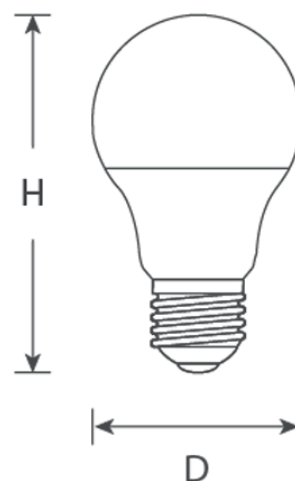

VIBE 14W NATURAL WHITE LED BAYONET CAP DIMMABLE GLS LAMP

VBLG-BC-14W-5KD

Vibe 14W LED, Natural White Globes are available in both an ES or BC base and with a lumen output of 108 lumens per watt, they offer a supreme light output that is ideal for many applications that require a bright lighting solution. Great for storage areas, bollards, wall fittings in a variety of industries including Farming, Aged Care and more.

Features & Benefits

- 14W
- 3K | 5K
- ES | BC
- Dimmable
- 25,000 hour lifespan
- 2 year warranty

VIBE 14W NATURAL WHITE LED BAYONET CAP DIMMABLE GLS LAMP

VBLG-BC-14W-5KD

Specifications

SKU	VBLG-BC-14W-5KD
Luminaire efficacy	95 lm/W
EAN	9359682000114
Light Colour	Natural White
Wattage	14 W
Lumen output	1530 lm
IP rating	20
CRI	80
Beam Angle	180 Degrees
Base Type	B22
Diameter	60 mm
Height	119 mm
Lifespan	25000 Hours
Warranty	2 Years
Dimmable	Dimmable
Shatterproof	Non-shatterproof
LED source	SMD
Material	ALUMINIUM+PC
Lamp Type	LED
Dimming	Triac Dimming
Input voltage	220V-240V AC 50HZ
Weatherproof	Indoor Use Only
Working temperature	-70
Box Qty	100
Kelvin	5000K

Dimensional Drawings

Photometric information available upon request.