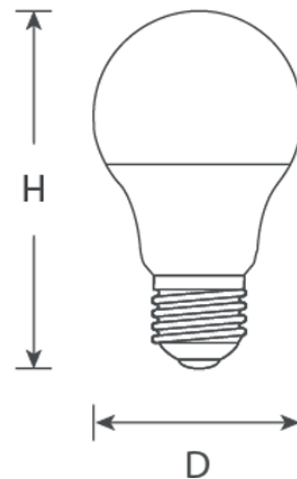

VIBE 14W NATURAL WHITE LED BAYONET CAP DIMMABLE GLS LAMP

VBLG-BC-14W-5KD

Vibe 14W LED, Natural White Globes are available in both an ES or BC base and with a lumen output of 108 lumens per watt, they offer a supreme light output that is ideal for many applications that require a bright lighting solution. Great for storage areas, bollards, wall fittings in a variety of industries including Farming, Aged Care and more.

Features & Benefits

- 14W
- 3K | 5K
- ES | BC
- Dimmable
- 25,000 hour lifespan
- 2 year warranty

VIBE 14W NATURAL WHITE LED BAYONET CAP DIMMABLE GLS LAMP

VBLG-BC-14W-5KD

Specifications

SKU	VBLG-BC-14W-5KD
Luminaire efficacy	95 lm/W
EAN	9359682000114
Light Colour	Natural White
Wattage	14 W
Lumen output	1530 lm
IP rating	20
CRI	80
Beam Angle	180 Degrees
Base Type	B22
Diameter	60 mm
Height	119 mm
Lifespan	25000 Hours
Warranty	2 Years
Dimmable	Dimmable
Shatterproof	Non-shatterproof
LED source	SMD
Material	ALUMINIUM+PC
Lamp Type	LED
Dimming	Triac Dimming
Input voltage	220V-240V AC 50HZ
Weatherproof	Indoor Use Only
Working temperature	-70
Box Qty	100
Kelvin	5000K

Dimensional Drawings

Photometric information available upon request.