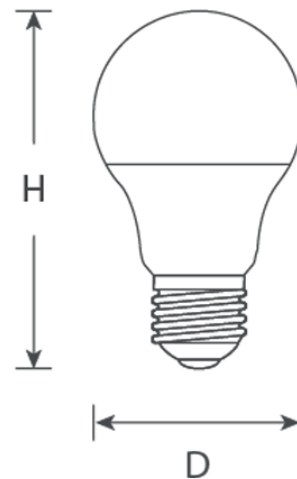

VIBE 14W LED GLOBE 3000K E27 TRIAC DIMMABLE

VBLG-ES-14W-3KD

Vibe 14W LED, Warm White Globes are available in both an ES or BC base and with a lumen output of 108 lumens per watt, they offer a supreme light output that is ideal for many applications that require a bright lighting solution. Great for storage areas, bollards, wall fittings in a variety of industries including Farming, Aged Care and more.

Features & Benefits

- 14W
- 3K | 5K
- ES | BC
- Dimmable
- 25,000 hour lifespan
- 2 year warranty

VIBE 14W LED GOLBE 3000K E27 TRIAC DIMMABLE

VBLG-ES-14W-3KD

Specifications

SKU	VBLG-ES-14W-3KD
Luminaire efficacy	95 lm/W
EAN	9359682000084
Light Colour	Warm White
Wattage	14 W
Lumen output	1520 lm
IP rating	20
CRI	80
Beam Angle	180 Degrees
Base Type	E27
Diameter	60 mm
Height	119 mm
Lifespan	25000 Hours
Warranty	2 Years
Dimmable	Dimmable
LED source	SMD
Material	ALUMINIUM+PC
Lamp Type	LED
Dimming	Triac Dimming
Input voltage	220V-240V AC 50HZ
Weatherproof	Indoor Use Only
Working temperature	-70
Box Qty	100
Kelvin	3000K

Dimensional Drawings

Photometric information available upon request.