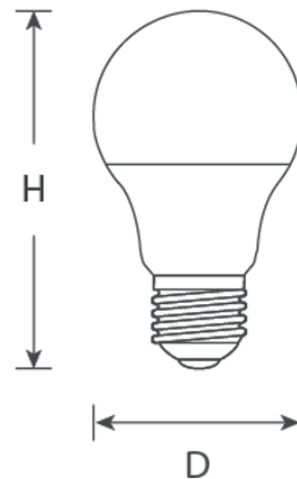

VIBE 14W LED GOLBE 3000K E27 TRIAC DIMMABLE

VBLG-ES-14W-3KD

Vibe 14W LED, Warm White Globes are available in both an ES or BC base and with a lumen output of 108 lumens per watt, they offer a supreme light output that is ideal for many applications that require a bright lighting solution. Great for storage areas, bollards, wall fittings in a variety of industries including Farming, Aged Care and more.

Features & Benefits

- 14W
- 3K | 5K
- ES | BC
- Dimmable
- 25,000 hour lifespan
- 2 year warranty

VIBE 14W LED GOLBE 3000K E27 TRIAC DIMMABLE

VBLG-ES-14W-3KD

Specifications

SKU	VBLG-ES-14W-3KD
Luminaire efficacy	95 lm/W
EAN	9359682000084
Light Colour	Warm White
Wattage	14 W
Lumen output	1520 lm
IP rating	20
CRI	80
Beam Angle	180 Degrees
Base Type	E27
Diameter	60 mm
Height	119 mm
Lifespan	25000 Hours
Warranty	2 Years
Dimmable	Dimmable
LED source	SMD
Material	ALUMINIUM+PC
Lamp Type	LED
Dimming	Triac Dimming
Input voltage	220V-240V AC 50HZ
Weatherproof	Indoor Use Only
Working temperature	-70
Box Qty	100
Kelvin	3000K

Dimensional Drawings

Photometric information available upon request.