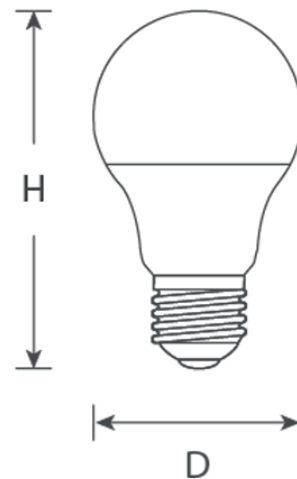

VIBE LED GLOBE 14W 5000K E27 TRIAC DIMMABLE

VBLG-ES-14W-5KD

Vibe 14W LED, Natural White Globes are available in both an ES or BC base and with a lumen output of 108 lumens per watt, they offer a supreme light output that is ideal for many applications that require a bright lighting solution. Great for storage areas, bollards, wall fittings in a variety of industries including Farming, Aged Care and more.

Features & Benefits

- 14W
- 3K | 5K
- ES | BC
- Dimmable
- 25,000 hour lifespan
- 2 year warranty

VIBE LED GLOBE 14W 5000K E27 TRIAC DIMMABLE

VBLG-ES-14W-5KD

Specifications

SKU	VBLG-ES-14W-5KD
Luminaire efficacy	95 lm/W
EAN	9359682000091
Light Colour	Natural White
Wattage	14 W
Lumen output	1530 lm
IP rating	20
CRI	80
Beam Angle	180 Degrees
Base Type	E27
Diameter	60 mm
Height	119 mm
Lifespan	25000 Hours
Warranty	2 Years
Dimmable	Dimmable
LED source	SMD
Material	Aluminium + PC
Lamp Type	LED
Dimming	Triac Dimming
Input voltage	220V-240V AC 50HZ
Weatherproof	Indoor Use Only
Working temperature	-70
Box Qty	100
Kelvin	5000K

Dimensional Drawings

Photometric information available upon request.