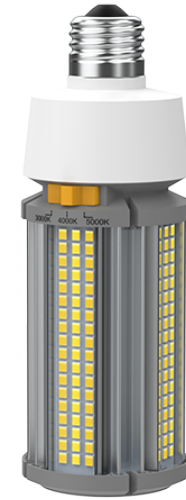

3CCT POWER ADJUSTABLE LED CORN LAMP

VBLG-ES-27W-PACCT

VIBE LED corn lamps are designed as a practical, energy-efficient solution for replacing traditional high-intensity discharge (HID) lamps in commercial and industrial settings. Their distinct corn-shaped structure features multiple LED chips, providing bright, uniform illumination ideal for large spaces such as warehouses, factories, workshops, and high-ceilinged buildings. These LED Corn Lamps feature 3CCT and Power Adjustable settings for flexible lighting solutions. Designed for durability, they are weather and water-resistant with an IP64 rating.

Features & Benefits

- Power Adjustable - 27W/18W/12W • 3CCT Switchable - 3000K/4000K/5000K • Suitable for enclosed fixtures • Capable of enduring voltage surges of up to 277V • Energy-efficient and durable lighting fixtures designed to replace traditional high-intensity discharge (HID) lamps • Optional dimming accessory for some models • IP64 rated • 50,000 hour lifespan • 3 year warranty

3CCT POWER ADJUSTABLE LED CORN LAMP

VBLG-ES-27W-PACCT

Specifications

SKU	VBLG-ES-27W-PACCT
Luminaire efficacy	145 lm/W
EAN	9340994032894
Weight	0.30
Light Colour	3CCT
Wattage	27/18/12 W
Lumen output	3915 (@ 27W/4000K) lm
IP rating	64
IK Rating	08
CRI	80
Beam Angle	360 Degrees
Base Type	E27
Diameter	59 mm
Width	59 mm
Height	171 mm
Lifespan	50000 Hours
Warranty	3 Years
Dimmable	Non-Dimmable
LED source	SMD
Material	Polycarbonate
Lamp Type	LED
Input voltage	100-277V AC 50Hz
Weatherproof	Non-weatherproof
Working temperature	-30°C ~ 60°C
Box Qty	1
Kelvin	3000K/4000K/5000K
Power Adjustable	Yes

Dimensional Drawings

Photometric information available upon request.

Lumens based on 4000K at 27W.