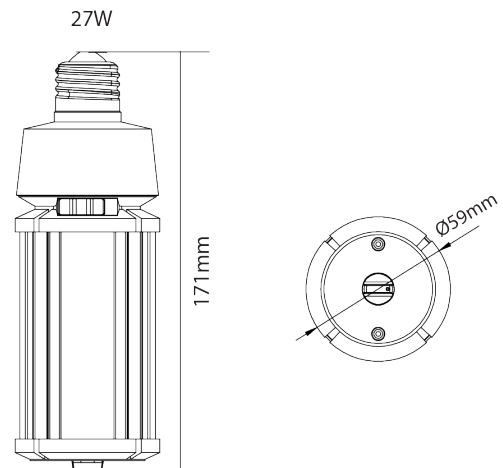

3CCT POWER ADJUSTABLE LED CORN LAMP

VBLG-ES-27W-PACCT

Specifications

SKU	VBLG-ES-27W-PACCT
Luminaire efficacy	145 lm/W
EAN	9340994032894
Weight	0.30
Light Colour	3CCT
Wattage	27/18/12 W
Lumen output	3915 (@ 27W/4000K) lm
IP rating	64
IK Rating	08
CRI	80
Beam Angle	360 Degrees
Base Type	E27
Diameter	59 mm
Width	59 mm
Height	171 mm
Lifespan	50000 Hours
Warranty	3 Years
Dimmable	Non-Dimmable
LED source	SMD
Material	Polycarbonate
Lamp Type	LED
Input voltage	100-277V AC 50Hz
Weatherproof	Non-weatherproof
Working temperature	-30°C ~ 60°C
Box Qty	1
Kelvin	3000K/4000K/5000K
Power Adjustable	Yes

Dimensional Drawings

Photometric information available upon request.

Lumens based on 4000K at 27W.