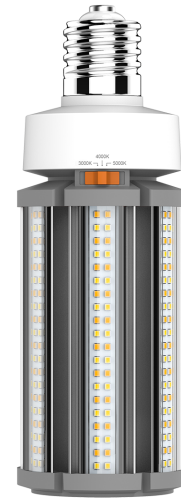

54W LED CORNLIGHT

VBLG-GES-54W-PA-CCT

The VIBE LED corn lamps are energy-efficient and durable lighting fixtures designed to replace traditional high-intensity discharge (HID) lamps in commercial and industrial settings. They feature a unique corn-shaped design with multiple LED chips that deliver bright and even illumination. These lamps come with a color temperature switch that allows you to choose from three different color temperatures: 3000K, 4000K, and 5000K. They consume only 54 watts of power and provide an output of 7020 to 7560 lumens, depending on the selected color temperature

Features & Benefits

- 3CCT Switchable - 3000K/4000K/5000K
- 11W - 54W (Power Adjustable — 20% -100%)
- Suitable for enclosed fixtures with a maximum capacity of 63W
- Capable of enduring voltage surges of up to 277V
- Energy-efficient and durable lighting fixtures designed to replace traditional high-intensity discharge (HID) lamps in commercial and industrial settings
- Equipped with highly efficient EPISTAR chips
- Unique heat-sink design
- IP64 rated
- 50,000 hour lifespan
- 3 year warranty

54W LED CORNLIGHT

VBLG-GES-54W-PA-CCT

Specifications

SKU	VBLG-GES-54W-PA-CCT
Luminaire efficacy	140 lm/W
EAN	9340994029788
Weight	0.75
Light Colour	3CCT
Wattage	54 W
Lumen output	7560, 7020 lm
IP rating	64
CRI	80
Beam Angle	360 Degrees
Base Type	E40
Length	253 mm
Width	85 mm
Lifespan	50000 Hours
Warranty	3 Years
LED source	SMD
Material	PC/ Aluminum
Lamp Type	LED
Input voltage	220-240V / 50Hz
Working temperature	-75
Box Qty	16
Kelvin	3000K/4000K/5000K
Power Adjustable	Yes