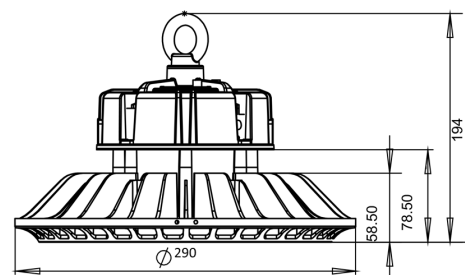

VBLHB-551-4-50

Specifications

SKU	VBLHB-551-4-50
Luminaire efficacy	130 lm/W
EAN	9340994020464
Wattage	150 W
Lumen output	19500 lm
IP rating	65
IK Rating	10
CRI	80
Beam Angle	120 Degrees
Trim colour	Black
Lifespan	50000 Hours
Warranty	5 Years
Lamp Type	LED
Input voltage	100V - 240V AC
Wiring method	Flex & Plug
Box Qty	1

Dimensional Drawings

Photometric information available upon request.