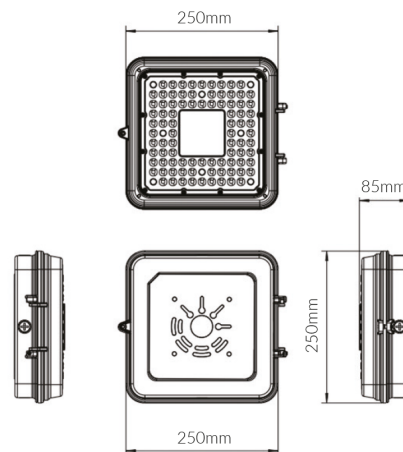

100 Series

VBLLB-060-4-50-MS

Specifications

SKU	VBLLB-060-4-50-MS
Luminaire efficacy	140 lm/W
EAN	9340994017150
Light Colour	Natural White
Wattage	60 W
Lumen output	8400 lm
IP rating	65
CRI	70
Beam Angle	147 Degrees
Length	250 mm
Width	250 mm
Height	85 mm
Lifespan	50000 Hours
Warranty	5 Years
Shatterproof	Shatterproof
Mounting type	Surface
LED source	Nichia
Lamp Type	LED
Input voltage	220V-265V AC 50hz
Wiring method	Hardwire
Weatherproof	Weatherproof
Working temperature	-20°C ~ 45°C

Dimensional Drawings

Photometric information available upon request.