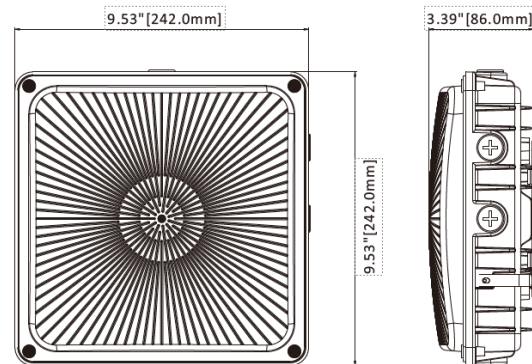

Features & Benefits

- Fully Power Adjustable - just select the output you require from 30W/45W or 63W.
- Colour temperature selectable - Choose between 4000K and 5000K.

Specifications

SKU	VBLLB-065-4-PACCT
Luminaire efficacy	135 lm/W
EAN	9340994030760
Weight	1.64
Light Colour	4000K/ 5000K
Wattage	63W/45W/30W W
Lumen output	8505 lm
IP rating	65
IK Rating	8
CRI	70
Beam Angle	120 Degrees
Trim colour	Black
Length	242 mm
Width	242 mm
Height	86 mm
Lifespan	50000 Hours
Warranty	5 Years
Dimmable	Dimmable
Shatterproof	Shatterproof
Mounting type	Surface
LED source	SMD
Material	Die Cast Aluminum
Lamp Type	LED
Dimming	0-10V
Input voltage	220V-240V AC 50HZ
Diffuser	Clear
Wiring method	Hardwire
Weatherproof	Weatherproof
Working temperature	-20 - 45 degrees
Power Adjustable	Yes

Dimensional Drawings

Photometric information available upon request.