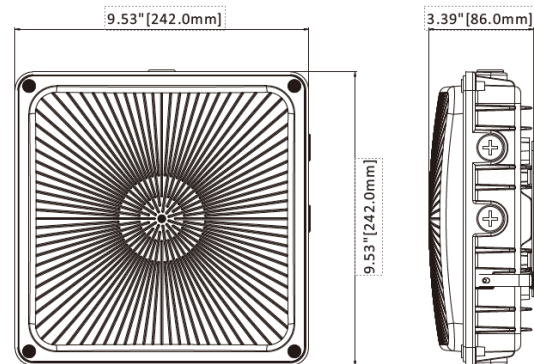

Features & Benefits

- Fully Power Adjustable - just select the output you require from 30W/45W or 63W.
- Colour temperature selectable - Choose between 4000K and 5000K.

Specifications

SKU	VBLLB-065-4-PACCT
Luminaire efficacy	135 lm/W
EAN	9340994030760
Weight	1.64
Light Colour	4000K/ 5000K
Wattage	63W/45W/30W W
Lumen output	8505 lm
IP rating	65
IK Rating	8
CRI	70
Beam Angle	120 Degrees
Trim colour	Black
Length	242 mm
Width	242 mm
Height	86 mm
Lifespan	50000 Hours
Warranty	5 Years
Dimmable	Dimmable
Shatterproof	Shatterproof
Mounting type	Surface
LED source	SMD
Material	Die Cast Aluminum
Lamp Type	LED
Dimming	0-10V
Input voltage	220V-240V AC 50HZ
Diffuser	Clear
Wiring method	Hardwire
Weatherproof	Weatherproof
Working temperature	-20 - 45 degrees
Power Adjustable	Yes

Dimensional Drawings

Photometric information available upon request.