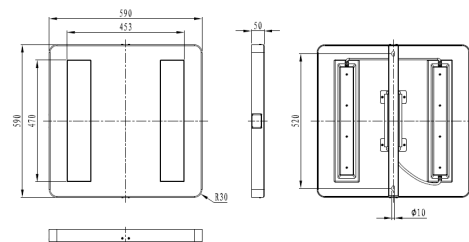

600X600 LED CANOPY LIGHT 150W 5K POWER ADJUSTABLE

VBLLB-351-1-5K-PA

Specifications

SKU	VBLLB-351-1-5K-PA
Luminaire efficacy	150 lm/W
EAN	9340994028538
Light Colour	Cool White
Wattage	150 W
Lumen output	22500 lm
IP rating	65
IK Rating	8
CRI	70
Beam Angle	120 Degrees
Trim colour	White
Length	590 mm
Width	50 mm
Height	590 mm
Lifespan	100000 Hours
Warranty	5 Years
Mounting type	Surface
LED source	Seoul Semiconductor
Accessories	Glare reduction from frosted diffuser
Lamp Type	LED
Input voltage	100-265V/50Hz
Diffuser	Frosted
Wiring method	Flex & Plug
Weatherproof	Weatherproof
Working temperature	-40~50°C
Box Qty	4
Kelvin	5000K

Dimensional Drawings

Photometric information available upon request.

www.anllighting.com.au

*Please note: This product is Power Adjustable. Choose from
80W/120W/150W*