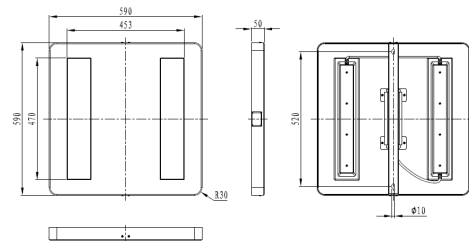

600X600 LED CANOPY LIGHT 150W 5K POWER ADJUSTABLE

VBLLB-351-1-5K-PA

Specifications

SKU	VBLLB-351-1-5K-PA
Luminaire efficacy	150 lm/W
EAN	9340994028538
Light Colour	Cool White
Wattage	150 W
Lumen output	22500 lm
IP rating	65
IK Rating	8
CRI	70
Beam Angle	120 Degrees
Trim colour	White
Length	590 mm
Width	50 mm
Height	590 mm
Lifespan	100000 Hours
Warranty	5 Years
Mounting type	Surface
LED source	Seoul Semiconductor
Accessories	Glare reduction from frosted diffuser
Lamp Type	LED
Input voltage	100-265V/50Hz
Diffuser	Frosted
Wiring method	Flex & Plug
Weatherproof	Weatherproof
Working temperature	-40~50℃
Box Qty	4
Kelvin	5000K

Dimensional Drawings

Photometric information available upon request.

Please note: This product is Power Adjustable. Choose from

www.vibelighting.com.au

80W/120W/150W