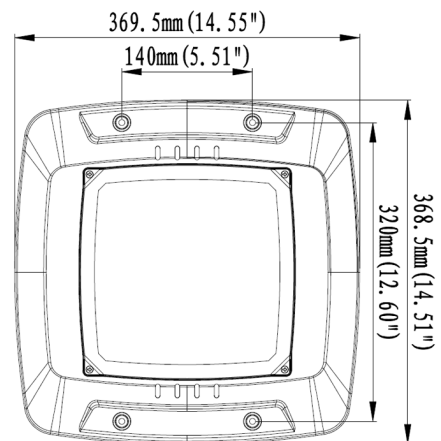

120W POWER ADJUSTABLE 3CCT LED LOW BAY CANOPY LIGHT

VBLLB-370-1-PA-CCT

Specifications

SKU	VBLLB-370-1-PA-CCT
Luminaire efficacy	166 lm/W
EAN	9340994030340
Weight	3.9
Light Colour	3CCT
Wattage	120W/90W/60W/36W W
Lumen output	20000 lm
IP rating	65
IK Rating	8
CRI	80
Beam Angle	120 Degrees
Trim colour	White
Length	368.5 mm
Width	369.5 mm
Height	65 mm
Lifespan	50000 Hours
Warranty	5 Years
Dimmable	Dimmable
Mounting type	Surface
LED source	SMD
Material	ALUMINIUM
Lamp Type	LED
Dimming	0-10V
Input voltage	220V-240V AC 50HZ
Diffuser	Clear
Wiring method	Hardwire
Weatherproof	Weatherproof
Working temperature	-30°C to + 50°C
Kelvin	3000K/4000K/5000K
Power Adjustable	Yes

Dimensional Drawings

Photometric information available upon request.