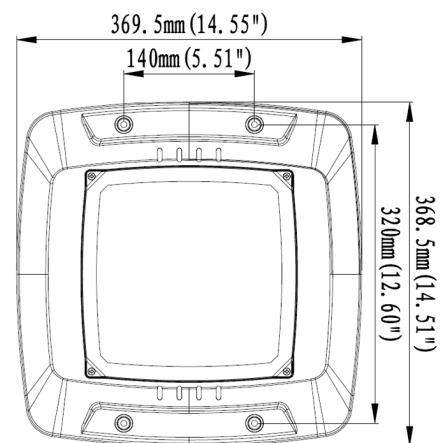

120W POWER ADJUSTABLE 3CCT LED LOW BAY CANOPY LIGHT

VBLLB-370-1-PA-CCT

Specifications

SKU	VBLLB-370-1-PA-CCT
Luminaire efficacy	166 lm/W
EAN	9340994030340
Weight	3.9
Light Colour	3CCT
Wattage	120W/90W/60W/36W W
Lumen output	20000 lm
IP rating	65
IK Rating	8
CRI	80
Beam Angle	120 Degrees
Trim colour	White
Length	368.5 mm
Width	369.5 mm
Height	65 mm
Lifespan	50000 Hours
Warranty	5 Years
Dimmable	Dimmable
Mounting type	Surface
LED source	SMD
Material	ALUMINIUM
Lamp Type	LED
Dimming	0-10V
Input voltage	220V-240V AC 50HZ
Diffuser	Clear
Wiring method	Hardwire
Weatherproof	Weatherproof
Working temperature	-30°C to + 50°C
Kelvin	3000K/4000K/5000K
Power Adjustable	Yes

Dimensional Drawings

Photometric information available upon request.