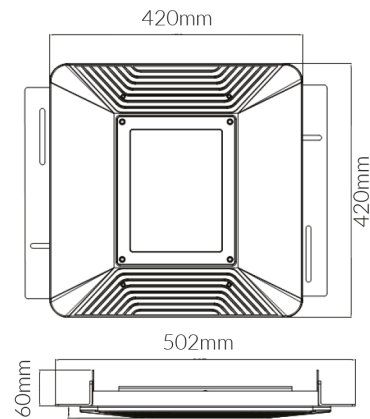

420 Series

VBLLB-420-110W-5K

Specifications

SKU	VBLLB-420-110W-5K
Luminaire efficacy	130 lm/W
EAN	9340994406039
Light Colour	Natural White
Wattage	110 W
Lumen output	14300 lm
IP rating	66
IK Rating	10
CRI	70
Beam Angle	120 Degrees
Lifespan	50000 Hours
Warranty	5 Years
LED source	Epistar
Accessories	Can be recessed (420 x 420mm or 600 x 600mm) or surface mounted with kits
Lamp Type	LED
Input voltage	110-265V/50hz
Weatherproof	Weatherproof
Working temperature	-20°C ~ 45°C

Dimensional Drawings

Photometric information available upon request.