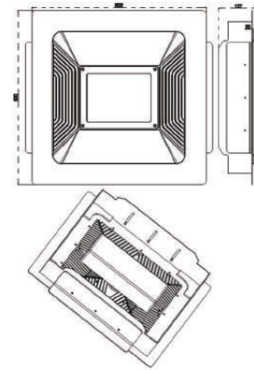

420 Series

VBLLB-420-REC-600

Specifications

SKU	VBLLB-420-REC-600
EAN	9340994406060
Length	600
Width	600
Height	66
Mounting type	Recessed

Photometric information available upon request.