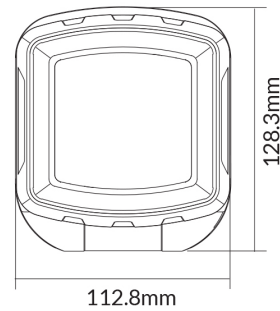

Portable LED Floodlight

VBLMFL-001-4-4K

IP65

5W 600LM Rechargeable LED Portable Downlight

Features & Benefits

- Super bright LED Light - High-Efficiency SMD LED Chips, up to 120 LM/W.
- Robust Construction - Made of strong ABS material - which gives a high level of weather, chemical & impact resistance.
- Flexible Mounting Options - Built-in strong magnetic mounting, built-in hook & wall mounting, 180° adjustable angle & carry handle.
- Power Bank Function - Option to recharge your Smartphone or other digital devices through the built-in USB 2.0 port
- Low Glare - Built-in Low-glare PC cover protects worker's eyes and avoid discomfort & fatigue.
- SOS Flash Mode - Press the power button three times for SOS flashing mode.

Specifications

SKU	VBLMFL-001-4-4K
Luminaire efficacy	120 lm/W
EAN	9340994028019
Light Colour	Cool White
Wattage	6 W
Lumen output	600 lm
IP rating	65
IK Rating	8
CRI	80
Beam Angle	110 Degrees
Length	113 mm
Width	128 mm
Height	55 mm
Lifespan	20000 Hours
Warranty	2 Years
Mounting type	Hook, Surface
LED source	SMD
Material	ABS PLASTIC
Lamp Type	LED
Weatherproof	Weatherproof
Working temperature	0-40 degrees
Kelvin	4000

Dimensional Drawings

Photometric information available upon request.