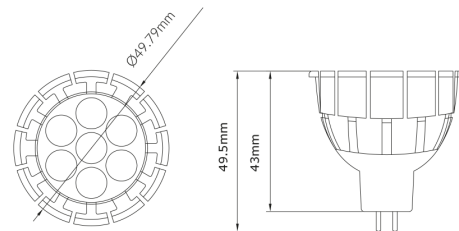

Vibe 6W Cool White LED MR16 Dimmable Retrofit Lamp 36°

Product Specifications

SKU	VBLMR16R6W-4K
Luminaire efficacy	85.5 lm/W
Product Series	VBLMR16R-SERIES
EAN	9340994011288
Light Colour	Cool White
Wattage	6 W
Lumen output	513 lm
CRI	85
Beam Angle	36 Degrees
Base Type	GU5.3
Diameter	50 mm
Length	49 mm
Width	50 mm
Lifespan	50000 Hours
Warranty	3 Years
Dimmable	Dimmable
Constant current/voltage	Constant Voltage
LED source	Nichia
Lamp Type	LED
Dimming	Triac Dimming
Input voltage	12 Volt
Weatherproof	Non-weatherproof
Working temperature	-20°C ~ 45°C
Box Qty	20

Dimensional Drawings

VEET

Photometric information available upon request.