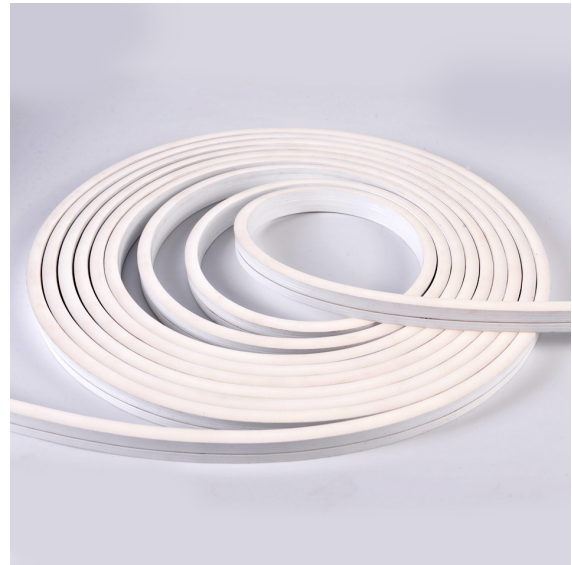

SIDE BEND LED NEON FLEX 9.6W/M 24V 3000K IP67

VBLNF-SB-09624WW

Our VIBE, 9.6W, Side Bend, 3000K, LED IP67 Neon Flex is the ultimate, highly customisable, versatile lighting solution in commercial, retail outdoor, signage, truck & marine applications. Choose from top or side bend Neon Flex in various wattages and colour temperatures, including colour changeable RGB. Features over 24 accessories for creative execution.

Features & Benefits

- Colour temp available - 3000K/4000K/RGB
- Suitable for commercial, retail and signage to more specific uses such as truck and marine use
- Customisable neon flex suited to multiple applications
- IP67 rated
- 120° beam angle
- 50,000 hour lifespan
- 3 year warranty

SIDE BEND LED NEON FLEX 9.6W/M 24V 3000K IP67

VBLNF-SB-09624WW

Specifications

SKU	VBLNF-SB-09624WW
Luminaire efficacy	38.5 lm/W
EAN	9340994028521
Light Colour	Warm White
Wattage	9.6 W
Lumen output	370 lm
IP rating	67
CRI	80
Beam Angle	120 Degrees
Width	13 mm
Height	17 mm
Lifespan	50000 Hours
Warranty	3 Years
Dimmable	Dimmable
Constant current/voltage	Constant Voltage
Mounting type	Recessed, Surface
LED source	SMD
Lamp Type	LED
Dimming	PWM
Input voltage	24 Volt DC
Wiring method	Hardwire
Weatherproof	Weatherproof
Working temperature	-20 to 45 degrees
Kelvin	3000K