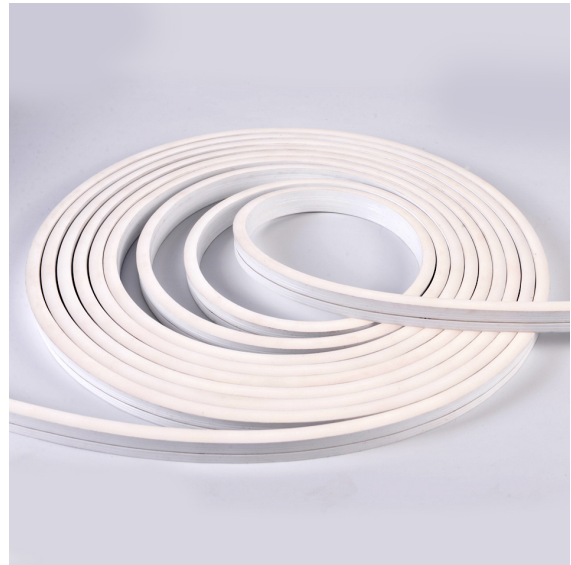

SIDE BEND LED NEON FLEX 9.6W/M 24V 3000K IP67

VBLNF-SB-09624WW

Our VIBE, 9.6W, Side Bend, 3000K, LED IP67 Neon Flex is the ultimate, highly customisable, versatile lighting solution in commercial, retail outdoor, signage, truck & marine applications. Choose from top or side bend Neon Flex in various wattages and colour temperatures, including colour changeable RGB. Features over 24 accessories for creative execution.

Features & Benefits

- Colour temp available - 3000K/4000K/RGB
- Suitable for commercial, retail and signage to more specific uses such as truck and marine use
- Customisable neon flex suited to multiple applications
- IP67 rated
- 120° beam angle
- 50,000 hour lifespan
- 3 year warranty

SIDE BEND LED NEON FLEX 9.6W/M 24V 3000K IP67

VBLNF-SB-09624WW

Specifications

SKU	VBLNF-SB-09624WW
Luminaire efficacy	38.5 lm/W
EAN	9340994028521
Light Colour	Warm White
Wattage	9.6 W
Lumen output	370 lm
IP rating	67
CRI	80
Beam Angle	120 Degrees
Width	13 mm
Height	17 mm
Lifespan	50000 Hours
Warranty	3 Years
Dimmable	Dimmable
Constant current/voltage	Constant Voltage
Mounting type	Recessed, Surface
LED source	SMD
Lamp Type	LED
Dimming	PWM
Input voltage	24 Volt DC
Wiring method	Hardwire
Weatherproof	Weatherproof
Working temperature	-20 to 45 degrees
Kelvin	3000K