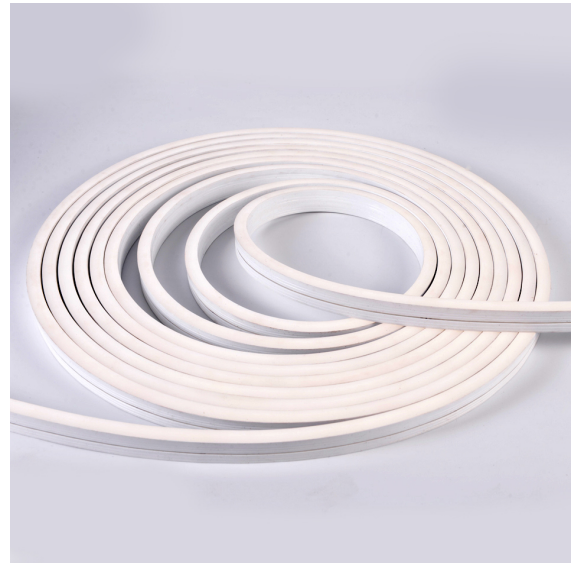

SIDE BEND LED NEON FLEX 12W/M 24V RGB IP68

VBLNF-SB-12024C

Our VIBE, 12W, Side Bend, RGB, LED IP67 Neon Flex is the ultimate, highly customisable, versatile lighting solution in commercial, retail outdoor, signage, truck & marine applications. Choose from top or side bend Neon Flex in various wattages and colour temperatures, including colour changeable RGB. Features over 24 accessories for creative execution.

Features & Benefits

- Colour temp available - 3000K/4000K/RGB
- Suitable for commercial, retail and signage to more specific uses such as truck and marine use
- Customisable neon flex suited to multiple applications
- IP67 rated
- 120° beam angle
- 50,000 hour lifespan
- 3 year warranty

SIDE BEND LED NEON FLEX 12W/M 24V RGB IP68

VBLNF-SB-12024C

Specifications

SKU	VBLNF-SB-12024C
EAN	9340994022642
Light Colour	RGB
Wattage	12 W
IP rating	67
CRI	80
Beam Angle	120 Degrees
Width	13 mm
Height	17 mm
Lifespan	50000 Hours
Warranty	3 Years
Dimmable	Dimmable
Constant current/voltage	Constant Voltage
Mounting type	Recessed, Surface
LED source	SMD
Lamp Type	LED
Dimming	PWM
Input voltage	24 Volt DC
Wiring method	Hardwire
Weatherproof	Weatherproof
Working temperature	-20 to 45 degrees