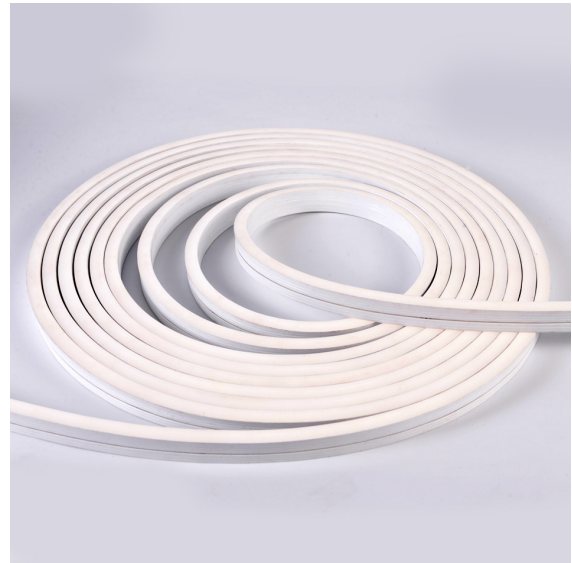

SIDE BEND LED NEON FLEX 14.4W/M 24V 4000K IP68

VBLNF-SB-A-144CW

Our VIBE, 14.4W, Side Bend, 4000K, LED IP67 Neon Flex is the ultimate, highly customisable, versatile lighting solution in commercial, retail outdoor, signage, truck & marine applications. Choose from top or side bend Neon Flex in various wattages and colour temperatures, including colour changeable RGB. Features over 24 accessories for creative execution.

Features & Benefits

- Colour temp available - 3000K/4000K/RGB
- Suitable for commercial, retail and signage to more specific uses such as truck and marine use
- Customisable neon flex suited to multiple applications
- IP67 rated
- 120° beam angle
- 50,000 hour lifespan
- 3 year warranty

SIDE BEND LED NEON FLEX 14.4W/M 24V 4000K IP68

VBLNF-SB-A-144CW

Specifications

SKU	VBLNF-SB-A-144CW
Luminaire efficacy	46.52 lm/W
EAN	9340994028514
Light Colour	Cool White
Wattage	14.4 W
Lumen output	670 lm
IP rating	67
CRI	80
Beam Angle	120 Degrees
Width	13 mm
Height	17 mm
Lifespan	50000 Hours
Warranty	3 Years
Dimmable	Dimmable
Constant current/voltage	Constant Voltage
Mounting type	Recessed, Surface
LED source	SMD
Lamp Type	LED
Dimming	PWM
Input voltage	24 Volt DC
Wiring method	Hardwire
Weatherproof	Weatherproof
Working temperature	-20 to 45 degrees
Kelvin	4000K