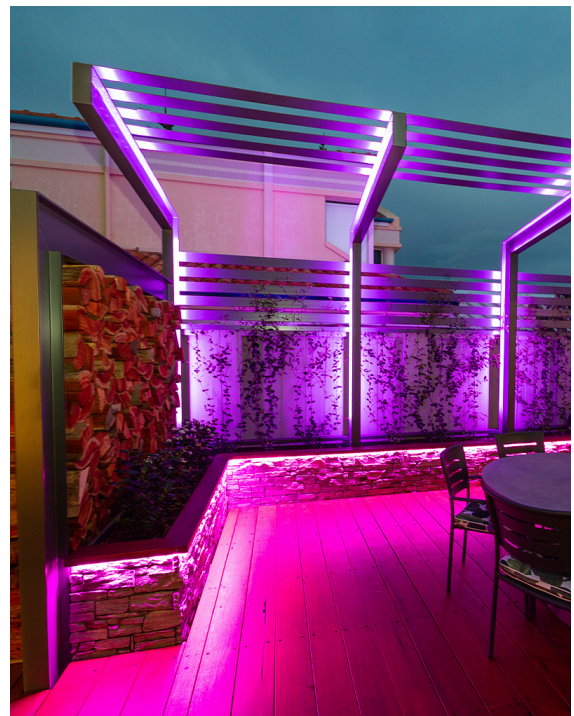

SIDE BEND LED NEON FLEX 14.4W/M 24V 4000K IP68

VBLNF-SB-A-144CW

Our VIBE, 14.4W, Side Bend, 4000K, LED IP67 Neon Flex is the ultimate, highly customisable, versatile lighting solution in commercial, retail outdoor, signage, truck & marine applications. Choose from top or side bend Neon Flex in various wattages and colour temperatures, including colour changeable RGB. Features over 24 accessories for creative execution.

Features & Benefits

- Colour temp available - 3000K/4000K/RGB
- Suitable for commercial, retail and signage to more specific uses such as truck and marine use
- Customisable neon flex suited to multiple applications
- IP67 rated
- 120° beam angle
- 50,000 hour lifespan
- 3 year warranty

SIDE BEND LED NEON FLEX 14.4W/M 24V 4000K IP68

VBLNF-SB-A-144CW

Specifications

SKU	VBLNF-SB-A-144CW
Luminaire efficacy	46.52 lm/W
EAN	9340994028514
Light Colour	Cool White
Wattage	14.4 W
Lumen output	670 lm
IP rating	67
CRI	80
Beam Angle	120 Degrees
Width	13 mm
Height	17 mm
Lifespan	50000 Hours
Warranty	3 Years
Dimmable	Dimmable
Constant current/voltage	Constant Voltage
Mounting type	Recessed, Surface
LED source	SMD
Lamp Type	LED
Dimming	PWM
Input voltage	24 Volt DC
Wiring method	Hardwire
Weatherproof	Weatherproof
Working temperature	-20 to 45 degrees
Kelvin	4000K