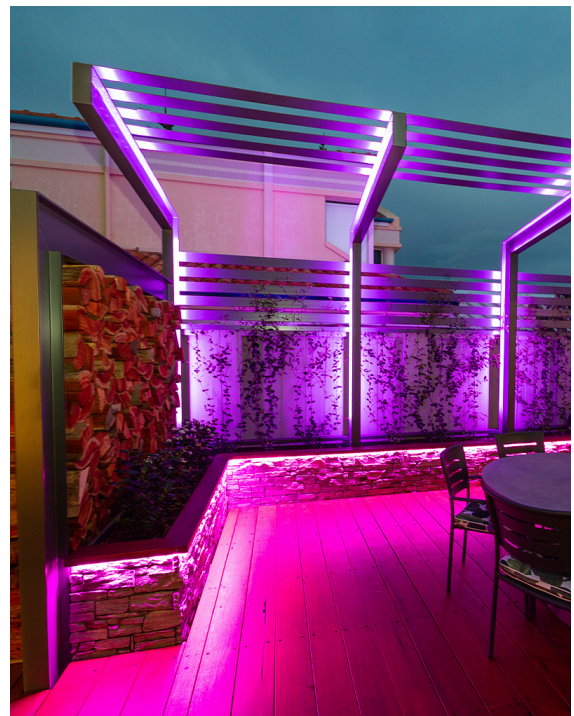

SIDE BEND LED NEON FLEX 14.4W/M 24V 3000K IP67 1M

VBLNF-SB-A-144WW

Our VIBE, 14.4W, Side Bend, 3000K, LED IP67 Neon Flex is the ultimate, highly customisable, versatile lighting solution in commercial, retail outdoor, signage, truck & marine applications. Choose from top or side bend Neon Flex in various wattages and colour temperatures, including colour changeable RGB. Features over 24 accessories for creative execution.

Features & Benefits

- Colour temp available 3000K/4000K/RGB
- Suitable for commercial, retail and signage to more specific uses such as truck and marine use
- Customisable neon flex suited to multiple applications
- IP67 rated
- 120° beam angle
- 50,000 hour lifespan
- 3 year warranty