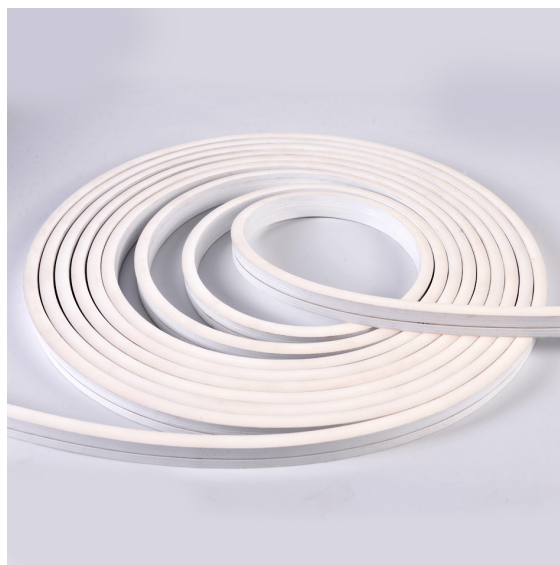

TOP BEND LED NEON FLEX 9.6W/M 24V 4000K IP67

VBLNF-TB-09624CW

Our VIBE, 9.6W, Top Bend, 4000K, LED IP67 Neon Flex is the ultimate, highly customisable, versatile lighting solution in commercial, retail outdoor, signage, truck & marine applications. Choose from top or side bend Neon Flex in various wattages and colour temperatures, including colour changeable RGB. Features over 24 accessories for creative execution.

Features & Benefits

- Colour temp available 3000K/4000K/RGB
- Suitable for commercial, retail and signage to more specific uses such as truck and marine use
- Customisable neon flex suited to multiple applications
- IP67 rated
- 120° beam angle
- 50,000 hour lifespan
- 3 year warranty

TOP BEND LED NEON FLEX 9.6W/M 24V 4000K IP67

VBLNF-TB-09624CW

Specifications

SKU	VBLNF-TB-09624CW
Luminaire efficacy	64.6 lm/W
EAN	9340994020754
Light Colour	Cool White
Wattage	9.6 W
Lumen output	620 lm
IP rating	67
CRI	80
Beam Angle	120 Degrees
Length	1000 mm
Width	13 mm
Height	12 mm
Lifespan	50000 Hours
Warranty	3 Years
Lamp Type	LED
Input voltage	24 Volt DC
Weatherproof	Weatherproof
Kelvin	4000K