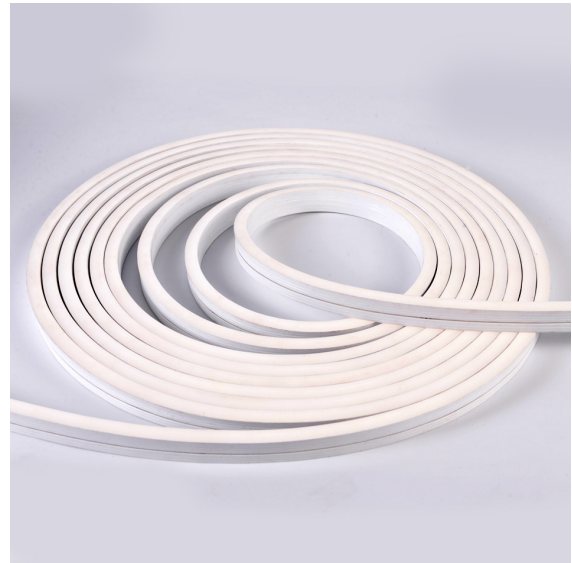

TOP BEND LED NEON FLEX 12W/M 24V RGB IP67

VBLNF-TB-12024C

Specifications

SKU	VBLNF-TB-12024C
EAN	9340994020778
Light Colour	RGB
Wattage	12 W
IP rating	67
CRI	80
Beam Angle	120 Degrees
Width	13 mm
Height	12 mm
Lifespan	50000 Hours
Warranty	3 Years
Lamp Type	LED
Weatherproof	Weatherproof

Photometric information available upon request.