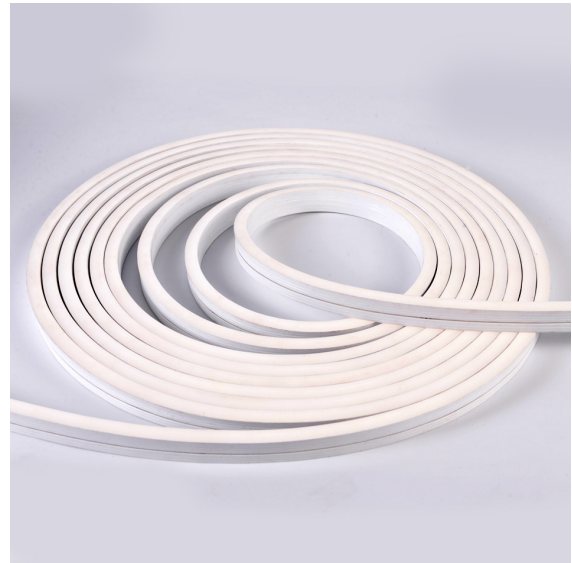

TOP BEND LED NEON FLEX 14.4W/M 24V 4000K IP67 1M

VBLNF-TB-A-144CW

Our VIBE, 14.4W, Top Bend, 4000K, LED IP67 Neon Flex is the ultimate, highly customisable, versatile lighting solution in commercial, retail outdoor, signage, truck & marine applications. Choose from top or side bend Neon Flex in various wattages and colour temperatures, including colour changeable RGB. Features over 24 accessories for creative execution.

Features & Benefits

- Colour temp available 3000K/4000K/RGB
- Suitable for commercial, retail and signage to more specific uses such as truck and marine use
- Customisable neon flex suited to multiple applications
- IP67 rated
- 120° beam angle
- 50,000 hour lifespan
- 3 year warranty

TOP BEND LED NEON FLEX 14.4W/M 24V 4000K IP67 1M

VBLNF-TB-A-144CW

Specifications

SKU	VBLNF-TB-A-144CW
Luminaire efficacy	111.12 lm/W
EAN	9340994026817
Light Colour	Cool White
Wattage	14.4 W
Lumen output	1600 lm
IP rating	67
CRI	80
Beam Angle	120 Degrees
Width	10 mm
Height	10 mm
Lifespan	50000 Hours
Warranty	3 Years
Lamp Type	LED
Weatherproof	Weatherproof
Kelvin	4000K