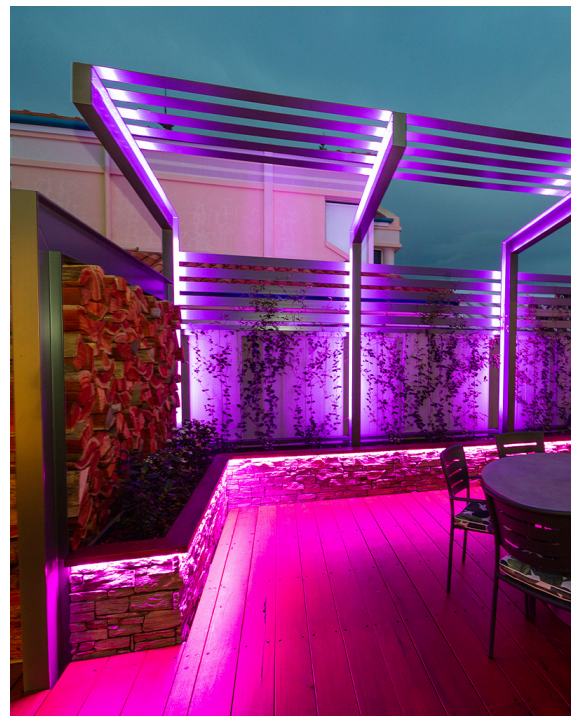

TOP BEND LED NEON FLEX 14.4W/M 24V 4000K IP67 1M

VBLNF-TB-A-144CW

Our VIBE, 14.4W, Top Bend, 4000K, LED IP67 Neon Flex is the ultimate, highly customisable, versatile lighting solution in commercial, retail outdoor, signage, truck & marine applications. Choose from top or side bend Neon Flex in various wattages and colour temperatures, including colour changeable RGB. Features over 24 accessories for creative execution.

Features & Benefits

- Colour temp available 3000K/4000K/RGB
- Suitable for commercial, retail and signage to more specific uses such as truck and marine use
- Customisable neon flex suited to multiple applications
- IP67 rated
- 120° beam angle
- 50,000 hour lifespan
- 3 year warranty