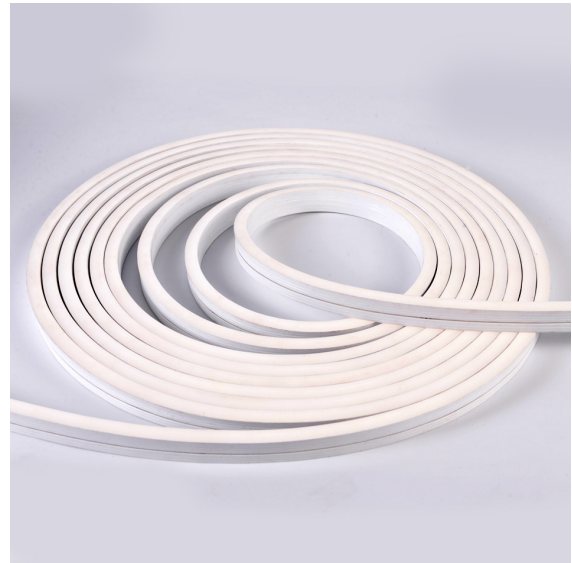

TOP BEND LED NEON FLEX 14.4W/M 24V 3000K IP67 1M

VBLNF-TB-A-144WW

Our VIBE, 14.4W, Top Bend, 3000K, LED IP67 Neon Flex is the ultimate, highly customisable, versatile lighting solution in commercial, retail outdoor, signage, truck & marine applications. Choose from top or side bend Neon Flex in various wattages and colour temperatures, including colour changeable RGB. Features over 24 accessories for creative execution.

Features & Benefits

- Colour temp available 3000K/4000K/RGB
- Suitable for commercial, retail and signage to more specific uses such as truck and marine use
- Customisable neon flex suited to multiple applications
- IP67 rated
- 120° beam angle
- 50,000 hour lifespan
- 3 year warranty

TOP BEND LED NEON FLEX 14.4W/M 24V 3000K IP67 1M

VBLNF-TB-A-144WW

Specifications

SKU	VBLNF-TB-A-144WW
Luminaire efficacy	105.56 lm/W
EAN	9340994026824
Light Colour	Warm White
Wattage	14.4 W
Lumen output	1520 lm
IP rating	67
CRI	80
Beam Angle	120 Degrees
Width	10 mm
Height	10 mm
Lifespan	50000 Hours
Warranty	3 Years
Lamp Type	LED
Weatherproof	Weatherproof
Kelvin	3000K