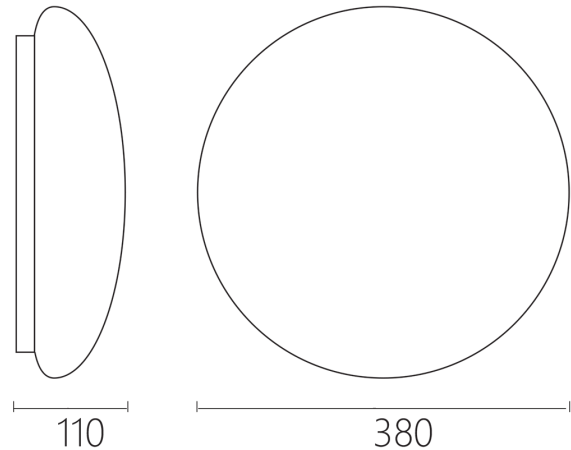

Dimensional Drawings

Photometric information available upon request.

Please note: This product is Power Adjustable and come with a 3-year Domestic Warranty & 2-year Commercial Warranty